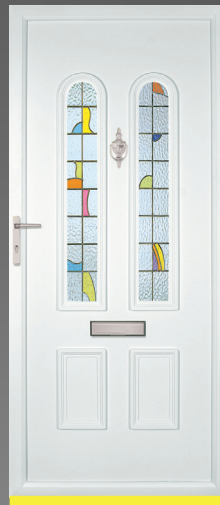

Norwich Ntl 20.2