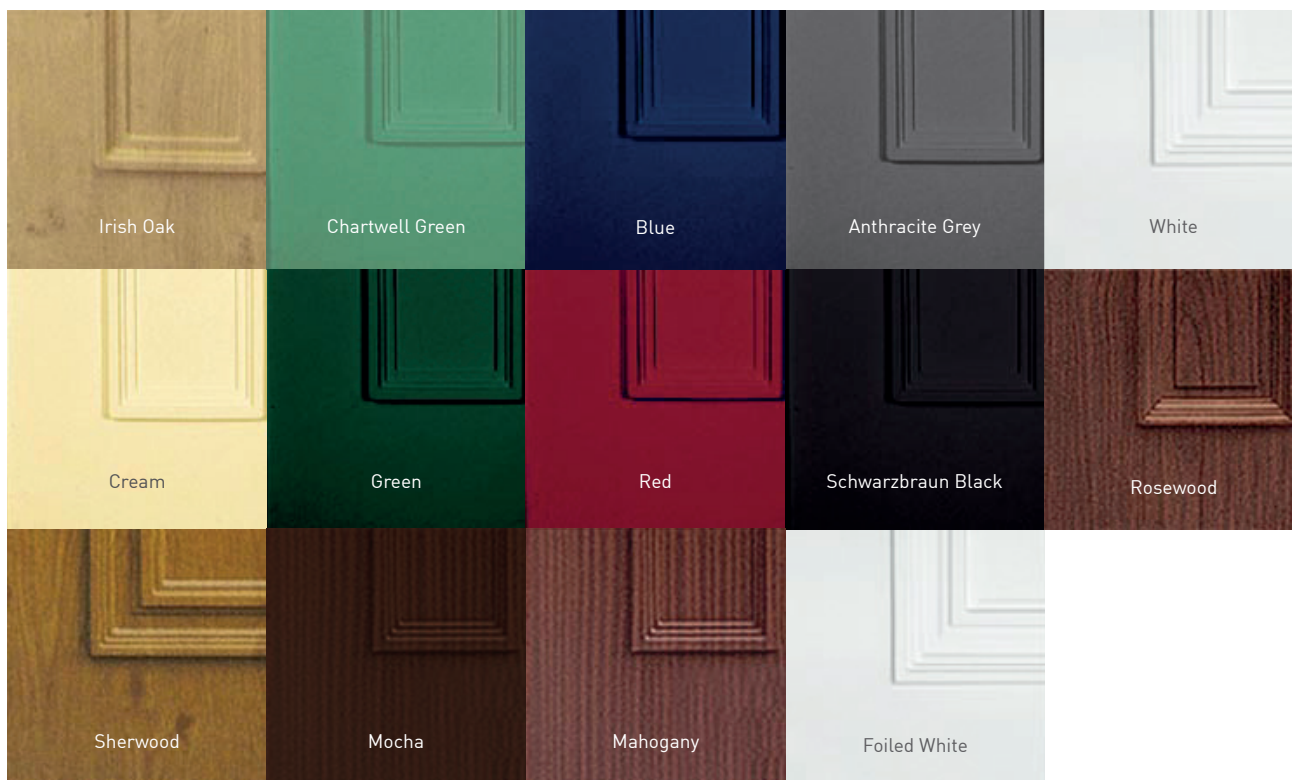

Life in Full Colour

We were the UK's first door panel company to offer a comprehensive range of foiled coloured door panels including flat and feature panels. Our range extends to rosewood, sherwood oak, mocha, two mahoganies, anthracite grey, cream, black (schwarzbraun), red, blue, green, standard white and foiled ash white, and now Irish oak and chartwell green as industry firsts.

At a time when some other door companies just offer plain white and a few woodgrain effects, we clearly lead the market. Today's consumer wants choice and we are giving that in our extended range of colours, which are capable of matching any coloured door frame. Grain runs vertically on door & side panels, horizontally on conservatory panels.

“Choose your colours carefully and much like the interior of your home you can create an exterior entrance as individual as you. Make sure your installer offers you Nicedor”

REINFORCING OPTIONS

All our door panels are available with the following: Standard poly, 4mm MDF and double MDF