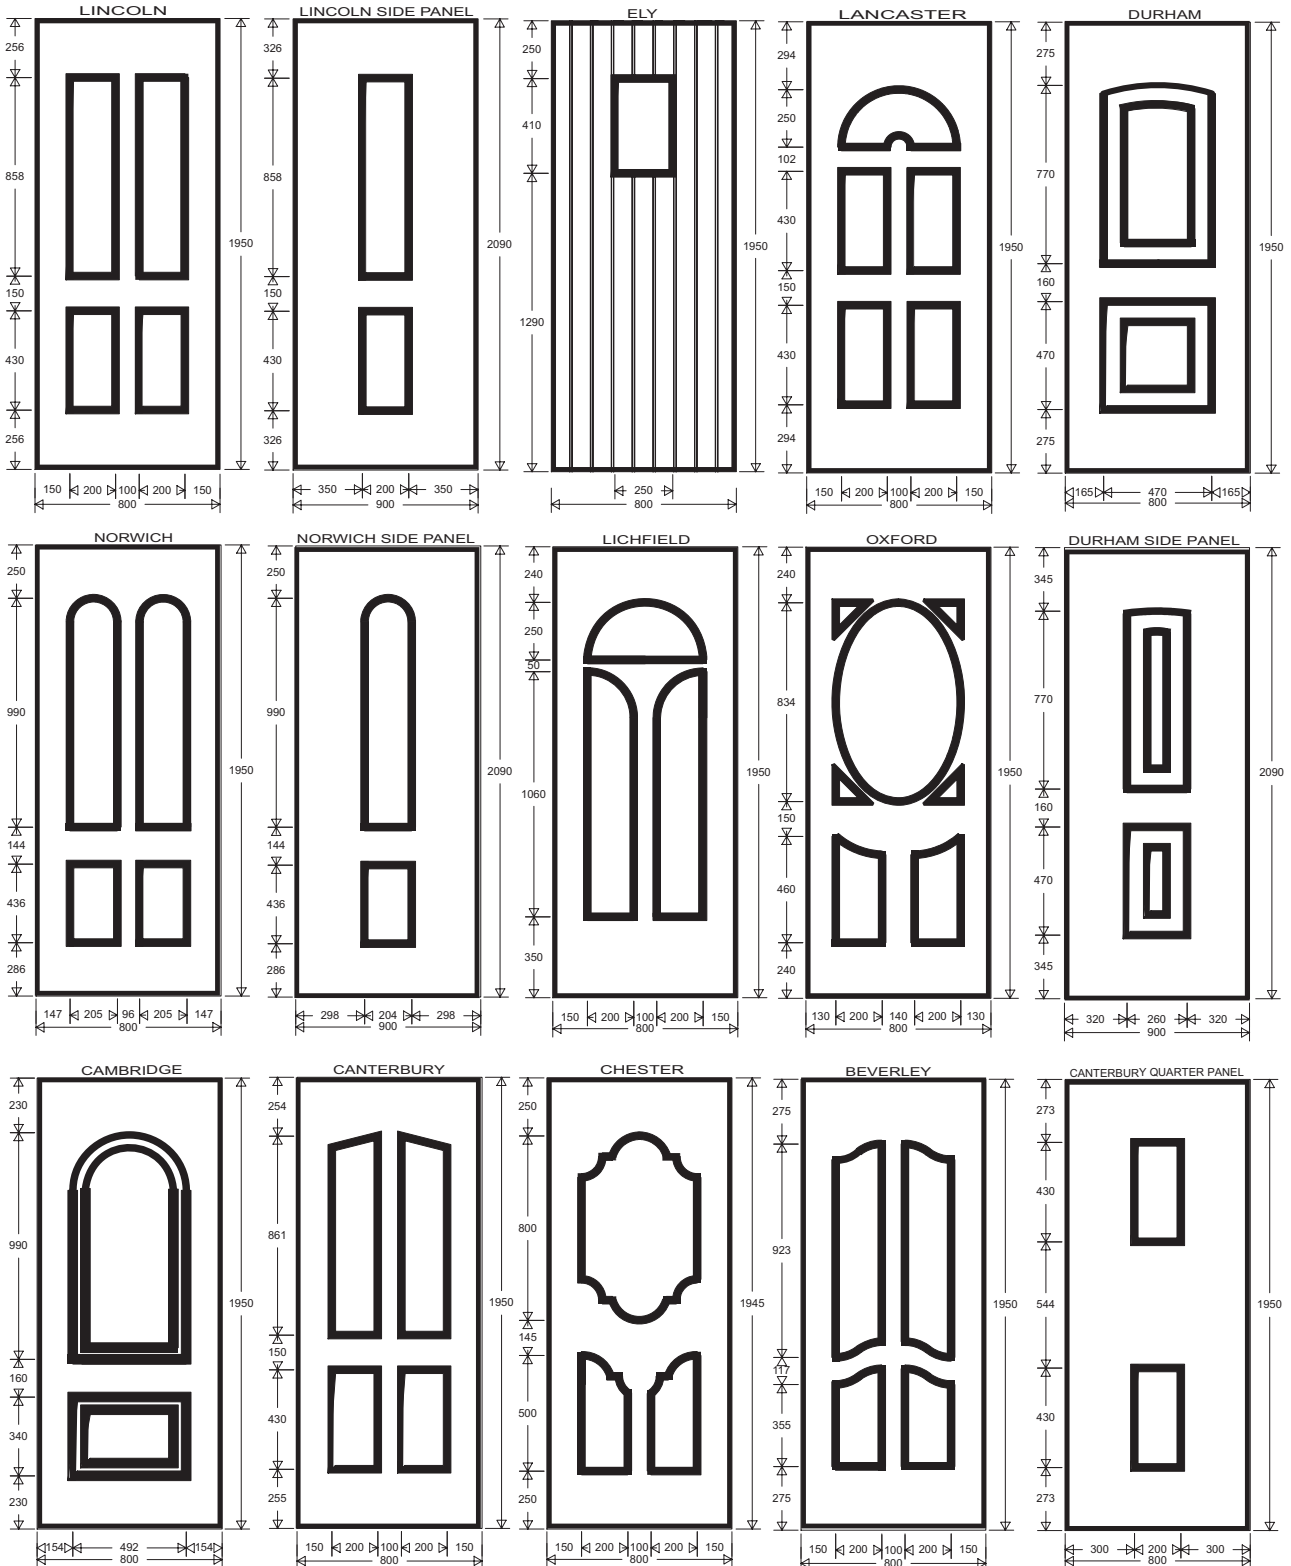

## Letterplates

Gold

Chrome

White

Black

These images are intended for illustration purposes only and may be subject to change for reasons beyond our control. As a consequence these images should be used for guidance only.

# Panel sizes

— THE SOLIDOR GROUP —

[www.nicedor.co.uk](http://www.nicedor.co.uk)